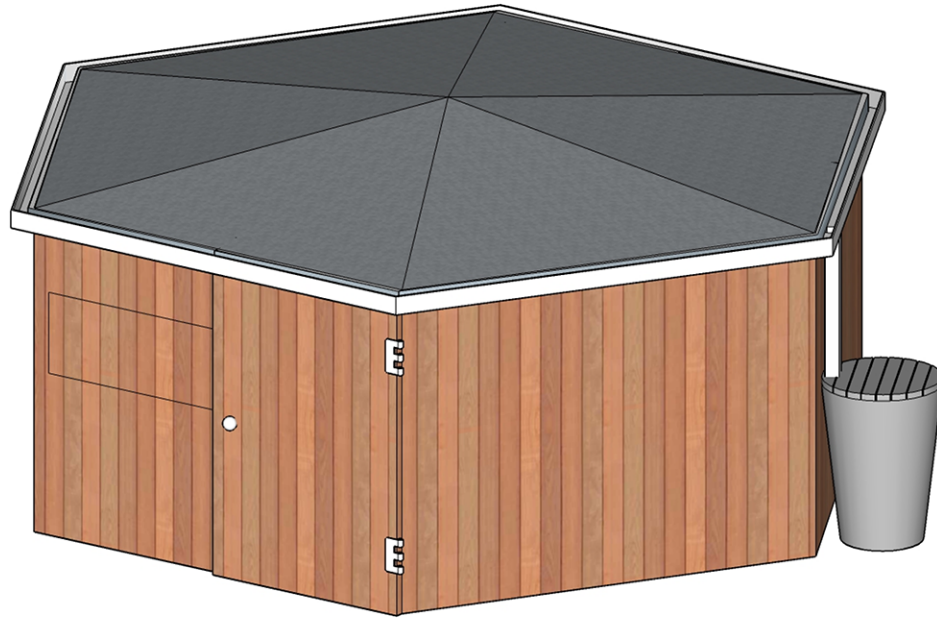

Angolan Housing Design for Congolese Refugees

Individual Wooden Pallet House with Water Collection System

Zinc Roof for easy water drainage

Floor Plan with Sleeping Mats

Soccer fields, a community garden, counseling center and education center lay at the heart of the camp.