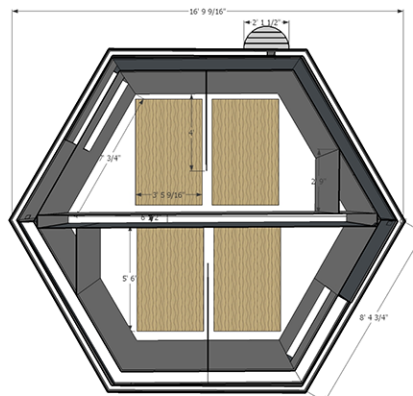

Angolan Housing Design for Congolese Refugees

Individual Wooden Pallet House with Water Collection System

Zinc Roof for easy water drainage

Floor Plan with Sleeping Mats

Soccer fields, a community garden, counseling center and education center lay at the heart of the camp.