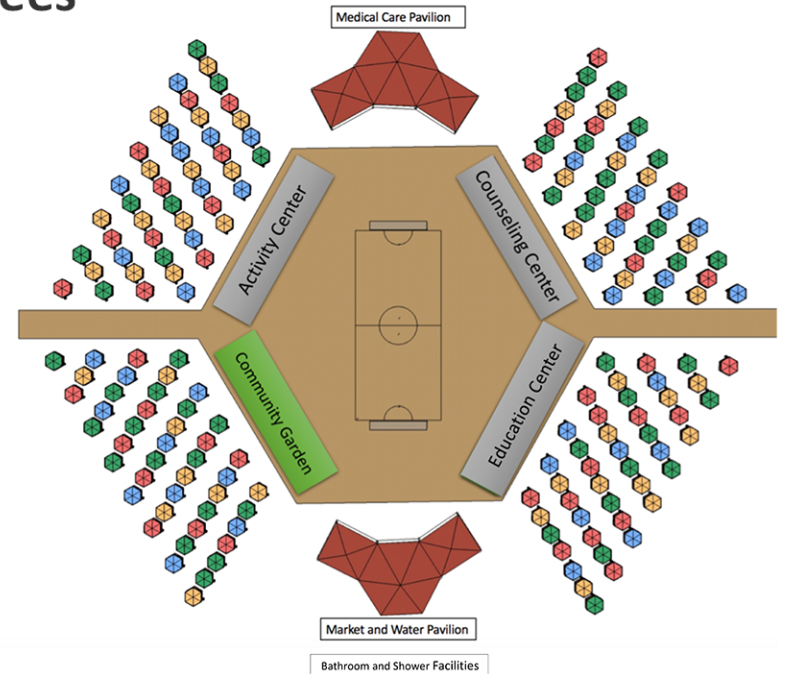

Angolan Housing Design for Congolese Refugees

Individual Wooden Pallet House with Water Collection System

Zinc Roof for easy water drainage

Floor Plan with Sleeping Mats

Soccer fields, a community garden, counseling center and education center lay at the heart of the camp.